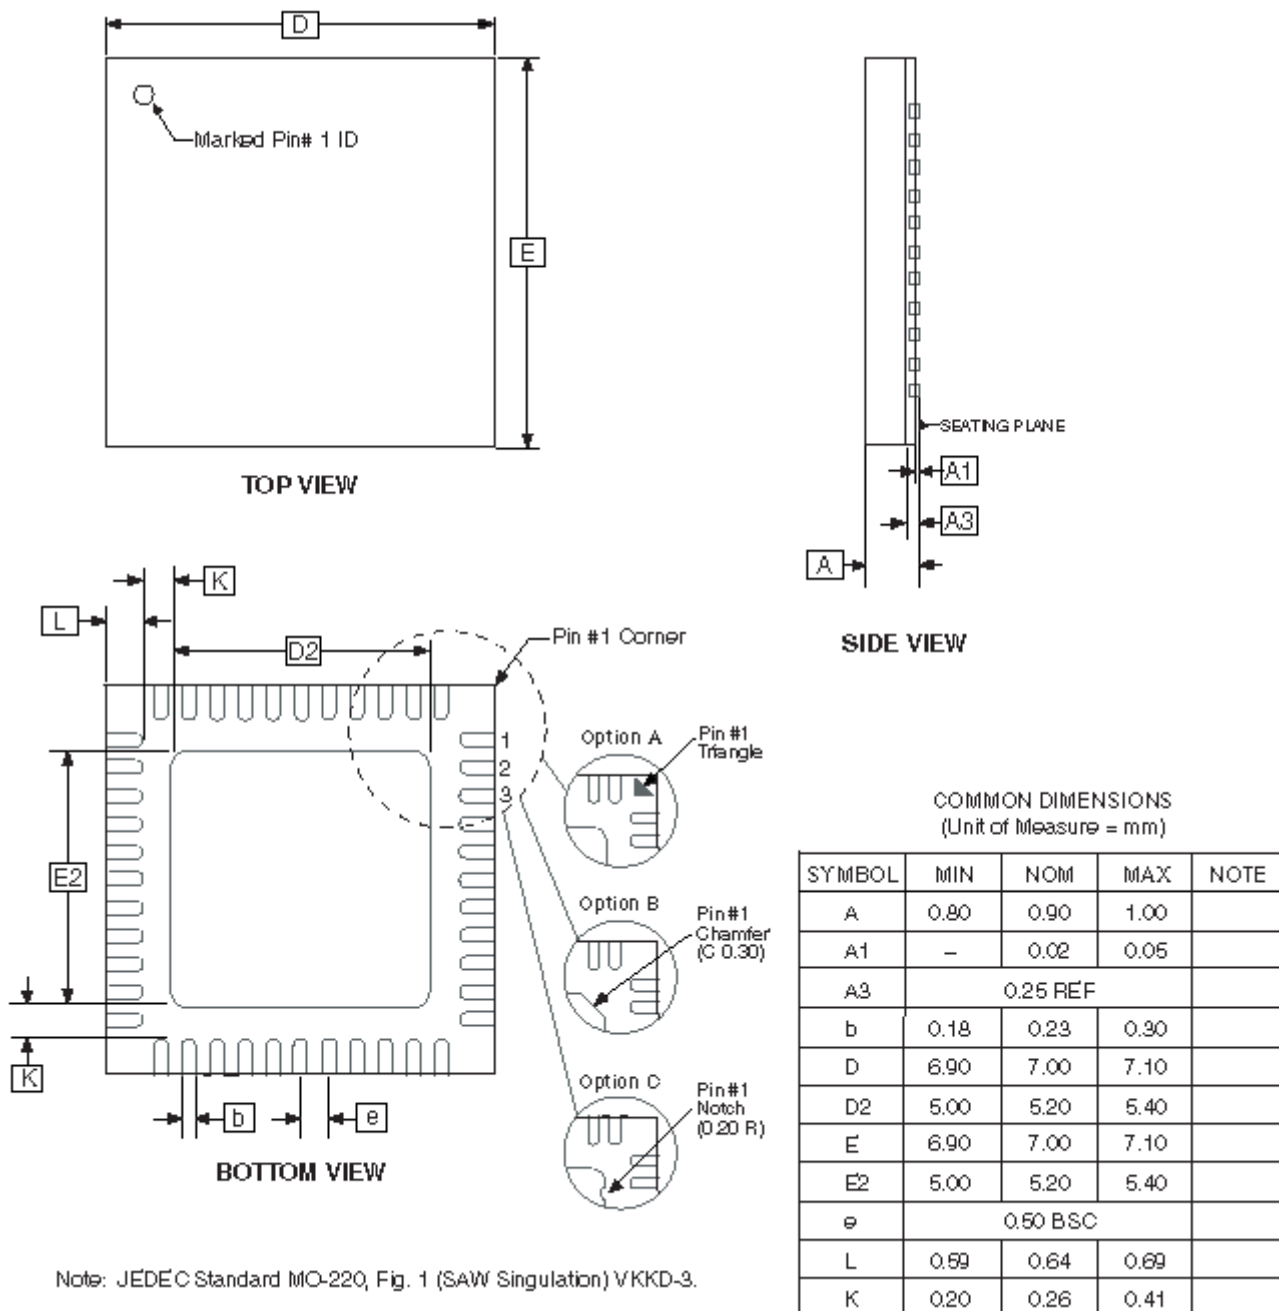

Wiring scheme for 44 pin DIL to QFN44.

DIL44	QFN44
1	39
...	...
6	44
7	1
...	...
44	38

### QFN44

Note: JEDEC Standard MO-220, Fig. 1 (SAW Singulation) VKKD-3.